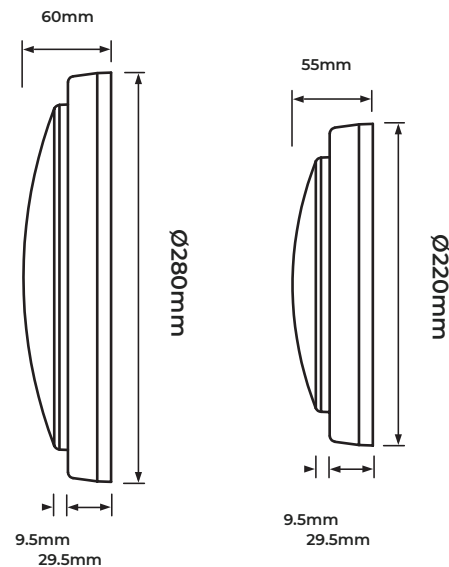

DECORATIVE INDOOR BULKHEAD

Product Features

- Polycarbonate housing with an IP54 rating
- Ideal for residential applications including bathrooms
- Supplied with white and polished chrome interchangeable bezels

| CAT NO. | SIZE | LUMINAIRE LUMENS | WATTAGE |
|----------|--------|------------------|---------|
| EBH22S40 | Ø220mm | 1300 | 14W |
| EBH28S40 | Ø280mm | 1650 | 17W |

Product Drawing

Chrome Bezel

White Bezel

| CAT NO. | WEIGHT (kg) | EFFICACY (lm/W) | CRI | FREQUENCY (Hz) | IK RATING | TEMP RANGE (°C) | AMBIENT TEMP RATED LIFE (°C) | L/B RATED LIFE |
|----------|-------------|-----------------|-----|----------------|-----------|-----------------|------------------------------|----------------|
| EBH22S40 | 0.5 | 92 | >80 | 50-60 | IK04 | -20 to +25 | 25 | L70 / B50 |
| EBH28S40 | 0.8 | 97 | >80 | 50-60 | IK04 | -20 to +25 | 25 | L70 / B50 |