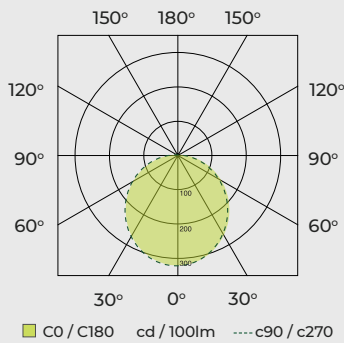

| CAT NO. | SIZE | LUMINAIRE LUMENS | WATTAGE |
|----------|--------|------------------|---------|
| EBH22S40 | Ø220mm | 1300 | 14W |
| EBH28S40 | Ø280mm | 1650 | 17W |

Product Drawing

Chrome Bezel

White Bezel

| CAT NO. | WEIGHT (kg) | EFFICACY (lm/W) | CRI | FREQUENCY (Hz) | IK RATING | TEMP RANGE (°C) | AMBIENT TEMP RATED LIFE (°C) | L/B RATED LIFE |
|----------|-------------|-----------------|-----|----------------|-----------|-----------------|------------------------------|----------------|
| EBH22S40 | 0.5 | 92 | >80 | 50-60 | IK04 | -20 to +25 | 25 | L70 / B50 |
| EBH28S40 | 0.8 | 97 | >80 | 50-60 | IK04 | -20 to +25 | 25 | L70 / B50 |

EBH22S40

Luminaire Performance

Light Output Ratio: 99.89%
 Luminaire Efficacy: 92.75 lm/W
 Light Distribution: A41±97.9%±2.1%
 CIE Flux Codes: 44 74 92 98 100
 UGR 4H 8H
 (20%, 50%, 70%) C0 / C90: 26.8 / 26.9

Luminous Intensity

EHB28S40

Luminaire Performance

Light Output Ratio: 100%
 Luminaire Efficacy: 97.06 lm/W
 Light Distribution: A41±97.9%±2.1%
 CIE Flux Codes: 44 75 92 98 100
 UGR 4H 8H
 (20%, 50%, 70%) C0 / C90: 25.2 / 25.2