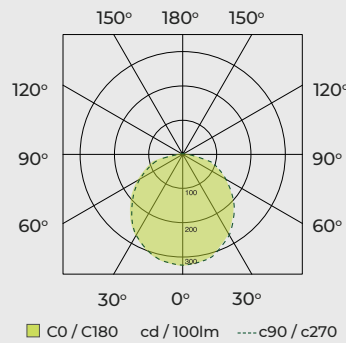

| CAT NO. | WEIGHT (kg) | EFFICACY (lm/W) | CRI | FREQUENCY (Hz) | IK RATING | TEMP RANGE (°C) | AMBIENT TEMP RATED LIFE (°C) | L/B RATED LIFE |
|----------|-------------|-----------------|-----|----------------|-----------|-----------------|------------------------------|----------------|
| EBH22S40 | 0.5 | 92 | >80 | 50-60 | IK04 | -20 to +25 | 25 | L70 / B50 |
| EBH28S40 | 0.8 | 97 | >80 | 50-60 | IK04 | -20 to +25 | 25 | L70 / B50 |

EBH22S40

Luminaire Performance

Light Output Ratio: 99.89%
 Luminaire Efficacy: 92.75 lm/W
 Light Distribution: A41±97.9%±2.1%
 CIE Flux Codes: 44 74 92 98 100
 UGR 4H 8H
 (20%, 50%, 70%) C0 / C90: 26.8 / 26.9

Luminous Intensity

EHB28S40

Luminaire Performance

Light Output Ratio: 100%
 Luminaire Efficacy: 97.06 lm/W
 Light Distribution: A41±97.9%±2.1%
 CIE Flux Codes: 44 75 92 98 100
 UGR 4H 8H
 (20%, 50%, 70%) C0 / C90: 25.2 / 25.2

Luminous Intensity

| STANDARD | DESCRIPTION |
|--------------|--|
| EN 60598-1 | Luminaires – General requirements |
| EN 60598-2-1 | Luminaires – Fixed general purpose |
| EN 61000-3-2 | Electromagnetic compatibility (EMC) – Part 3-2: Limits – for harmonic current emissions |
| EN 61000-3-3 | Limits – Limitation of voltage changes, voltage fluctuations and flicker in public low-voltage supply systems, for equipment with rated current ≤ 16 A per phase and not subject to conditional connection |
| EN 61547 | Equipment for general lighting purposes – EMC immunity requirements |
| EN 55015 | Limits and methods of measurement of radio disturbance characteristics of electrical lighting and similar equipment |